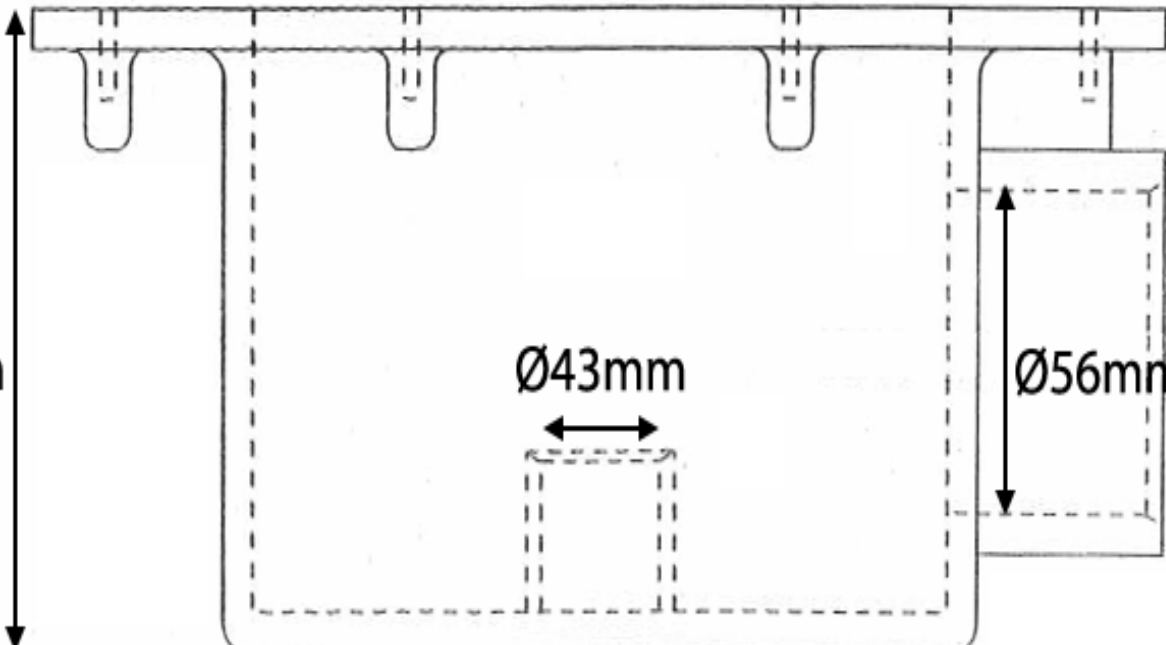

BOTTOM DRAIN & DOME

ASSEMBLY GUIDE

DRAIN COVER

6 X S.SCREWS

PIPE FOR HEIGHT ADJUSTMENT

Ø43mm

LINER

NON TOXIC SILICONE SEALANT

200mm

80mm

Ø43mm

Ø56mm

Ø50mm

115mm