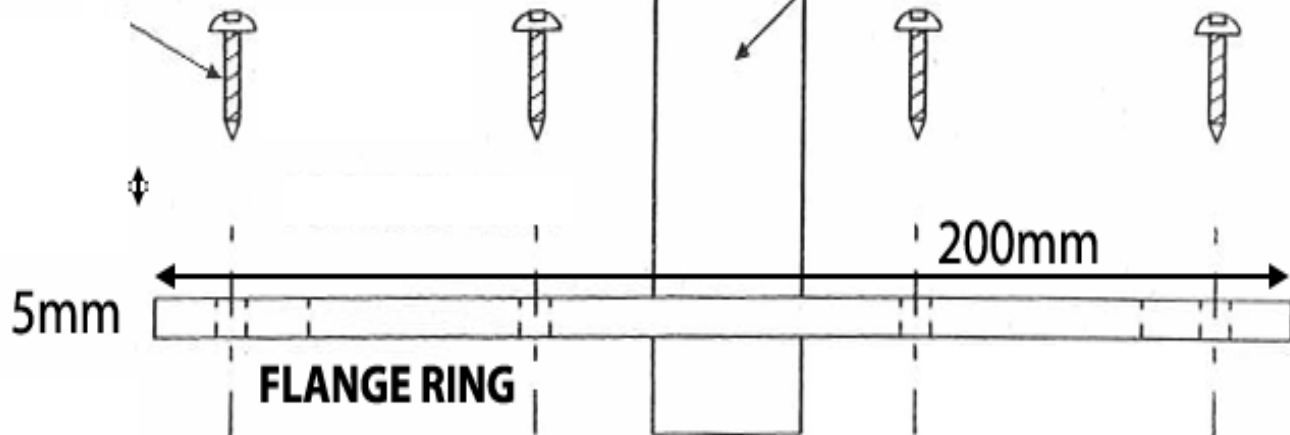

BOTTOM DRAIN & DOME

ASSEMBLY GUIDE

DRAIN COVER

6 X S.SCREWS

PIPE FOR HEIGHT ADJUSTMENT

Ø43mm

LINER

NON TOXIC SILICONE SEALANT

200mm

80mm

Ø43mm

Ø56mm

Ø50mm

115mm