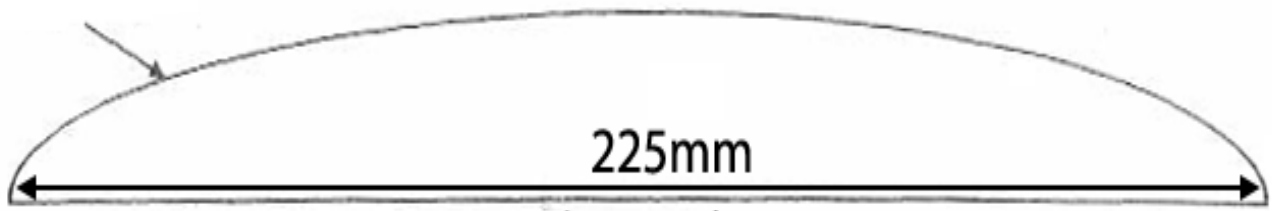

BOTTOM DRAIN & DOME

ASSEMBLY GUIDE

DRAIN COVER

6 X S.SCREWS

PIPE FOR HEIGHT ADJUSTMENT

Ø43mm

LINER

NON TOXIC SILICONE SEALANT

200mm

80mm

Ø43mm

Ø56mm

Ø50mm

115mm