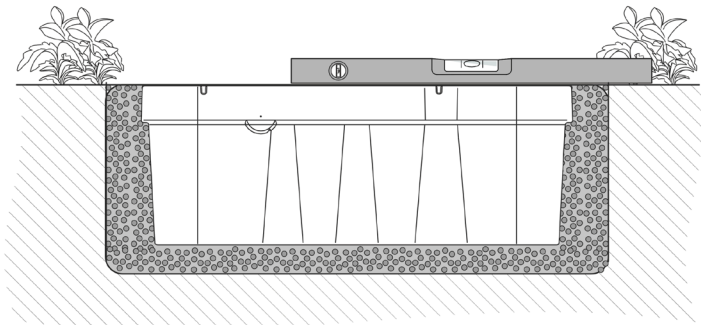

Water Reservoir Square 60

Water Reservoir Square 90

Water Reservoir Square 120

WRR0003

WRR0008

Water Reservoir Square 60, Square 90, Square 120

Water Reservoir Square 90, Square 120

Square 120: max. 3 × Ø 38 mm

Square 90: max. 3 × Ø 19 mm

A

Beispiel - Example - Exemple - Ejemplo

Water Reservoir Square 120: $\varnothing = 110$ cm
Water Reservoir Square 90: $\varnothing = 80$ cm

WRR0016

OASE GmbH

Tecklenburger Straße 161
48477 Hörstel | Germany