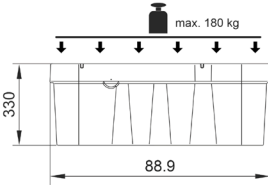

Water Reservoir Square 60
(72934)

Water Reservoir Square 90, 120
(93430, 90199)

WRR0015

Eco-Rise 50
(72937)

Water Reservoir
Square 60,
Square 90,
Square 120

WRR0002

	Water Reservoir Square 60	Water Reservoir Square 90	Water Reservoir Square 120
V	75 l	260 l	290 l
	<ul style="list-style-type: none"> • Aquarius Universal Classic 2000 	<ul style="list-style-type: none"> • Aquarius Universal Premium 12000 	<ul style="list-style-type: none"> • Aquarius Universal Premium 12000 • AquaMax Eco Classic 17500

Water Reservoir Square 60

Water Reservoir Square 90

Water Reservoir Square 120

WRR0003

WRR0008

Water Reservoir Square 60, Square 90, Square 120

Water Reservoir Square 90, Square 120

Square 120: max. 3 × Ø 38 mm

Square 90: max. 3 × Ø 19 mm

A

Beispiel - Example - Exemple - Ejemplo

Water Reservoir Square 120: $\varnothing = 110$ cm
Water Reservoir Square 90: $\varnothing = 80$ cm

WRR0016

OASE GmbH

Tecklenburger Straße 161
48477 Hörstel | Germany