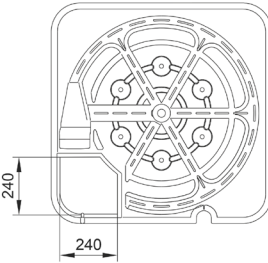

Water Reservoir Square 60
(72934)

Water Reservoir Square 90, 120
(93430, 90199)

WRR0015

Eco-Rise 50
(72937)

Water Reservoir
Square 60,
Square 90,
Square 120

WRR0002

	Water Reservoir Square 60	Water Reservoir Square 90	Water Reservoir Square 120
V	75 l	260 l	290 l
	<ul style="list-style-type: none"> • Aquarius Universal Classic 2000 	<ul style="list-style-type: none"> • Aquarius Universal Premium 12000 	<ul style="list-style-type: none"> • Aquarius Universal Premium 12000 • AquaMax Eco Classic 17500

Water Reservoir Square 60

Water Reservoir Square 90

Water Reservoir Square 120

WRR0003

WRR0008

Water Reservoir Square 60, Square 90, Square 120

Water Reservoir Square 90, Square 120

Square 120: max. 3 × Ø 38 mm

Square 90: max. 3 × Ø 19 mm

A

Beispiel - Example - Exemple - Ejemplo

Water Reservoir Square 120: $\varnothing = 110$ cm
Water Reservoir Square 90: $\varnothing = 80$ cm

WRR0016

OASE GmbH

Tecklenburger Straße 161
48477 Hörstel | Germany