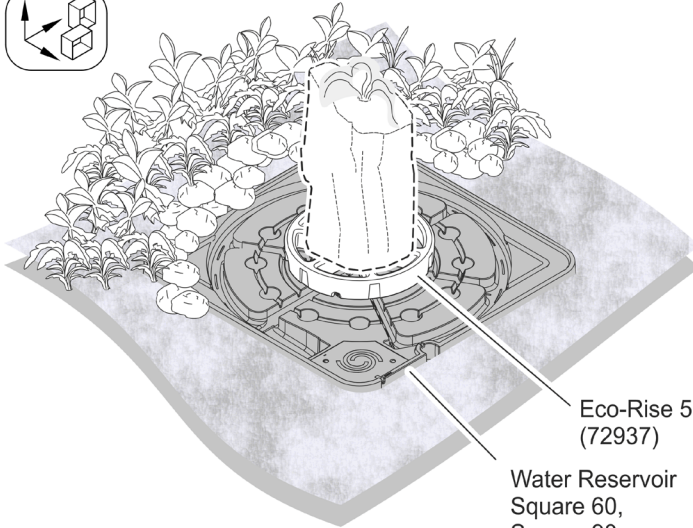

Water Reservoir Square 60
(72934)

Water Reservoir Square 90, 120
(93430, 90199)

WRR0015

Eco-Rise 50
(72937)

Water Reservoir
Square 60,
Square 90,
Square 120

WRR0002

	Water Reservoir Square 60	Water Reservoir Square 90	Water Reservoir Square 120
V	75 l	260 l	290 l
	<ul style="list-style-type: none"> • Aquarius Universal Classic 2000 	<ul style="list-style-type: none"> • Aquarius Universal Premium 12000 	<ul style="list-style-type: none"> • Aquarius Universal Premium 12000 • AquaMax Eco Classic 17500

Water Reservoir Square 60

Water Reservoir Square 90

Water Reservoir Square 120

WRR0003

WRR0008

Water Reservoir Square 60, Square 90, Square 120

Water Reservoir Square 90, Square 120

Square 120: max. 3 × Ø 38 mm

Square 90: max. 3 × Ø 19 mm

A

Beispiel - Example - Exemple - Ejemplo

Water Reservoir Square 120: $\varnothing = 110$ cm
Water Reservoir Square 90: $\varnothing = 80$ cm

WRR0016

OASE GmbH

Tecklenburger Straße 161
48477 Hörstel | Germany