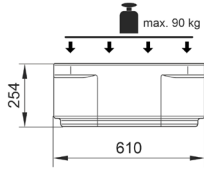

Water Reservoir Square 60
(72934)

Water Reservoir Square 90, 120
(93430, 90199)

WRR0015

Eco-Rise 50
(72937)

Water Reservoir
Square 60,
Square 90,
Square 120

WRR0002

	Water Reservoir Square 60	Water Reservoir Square 90	Water Reservoir Square 120
V	75 l	260 l	290 l
	<ul style="list-style-type: none"> • Aquarius Universal Classic 2000 	<ul style="list-style-type: none"> • Aquarius Universal Premium 12000 	<ul style="list-style-type: none"> • Aquarius Universal Premium 12000 • AquaMax Eco Classic 17500

Water Reservoir Square 60

Water Reservoir Square 90

Water Reservoir Square 120

WRR0003

WRR0008

Water Reservoir Square 60, Square 90, Square 120

Water Reservoir Square 90, Square 120

Square 120: max. 3 × Ø 38 mm

Square 90: max. 3 × Ø 19 mm

A

Beispiel - Example - Exemple - Ejemplo

Water Reservoir Square 120: $\varnothing = 110$ cm
Water Reservoir Square 90: $\varnothing = 80$ cm

WRR0016

OASE GmbH

Tecklenburger Straße 161
48477 Hörstel | Germany